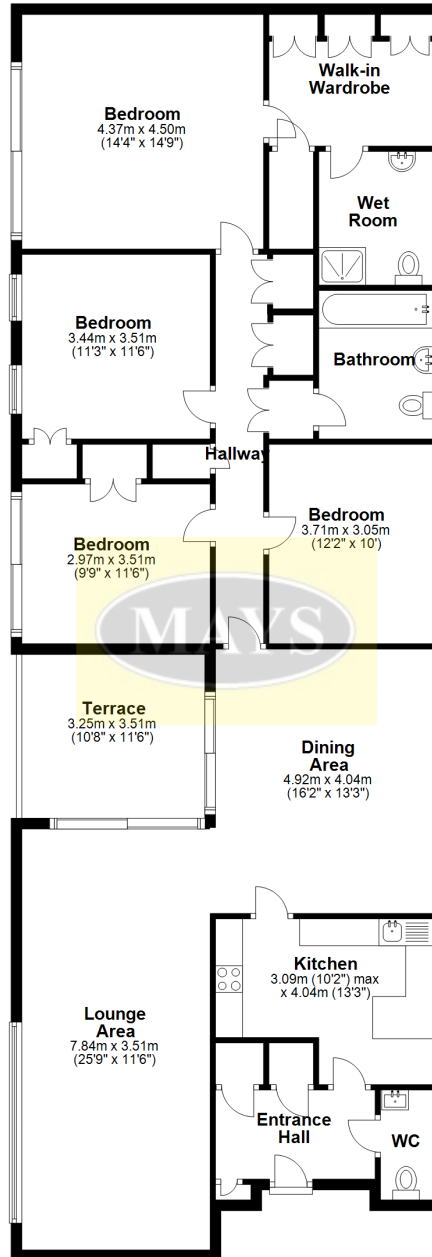

Penthouse

Approx. 169.1 sq. metres (1820.4 sq. feet)

Total area: approx. 169.1 sq. metres (1820.4 sq. feet)