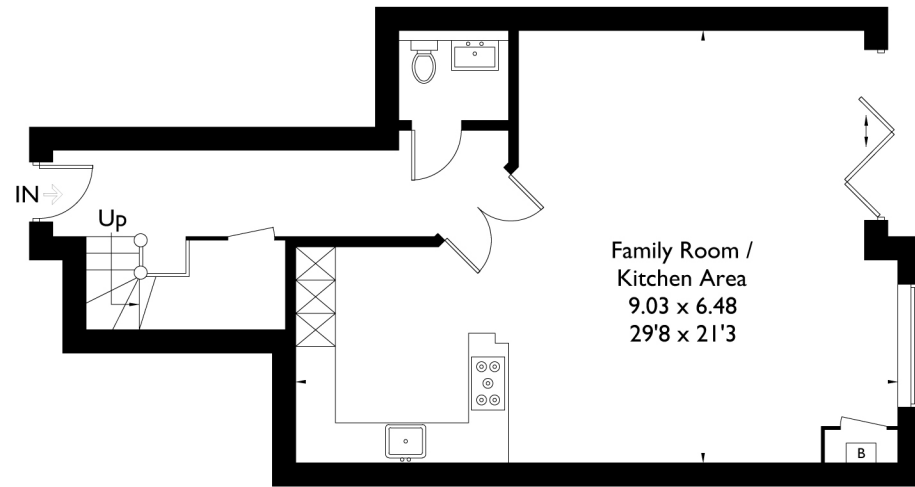

# White Pines 103 Lilliput Road Poole, BH14 8JY

Approximate Gross Internal Area = 128.1 sq m / 1379 sq ft

Ground Floor

First Floor