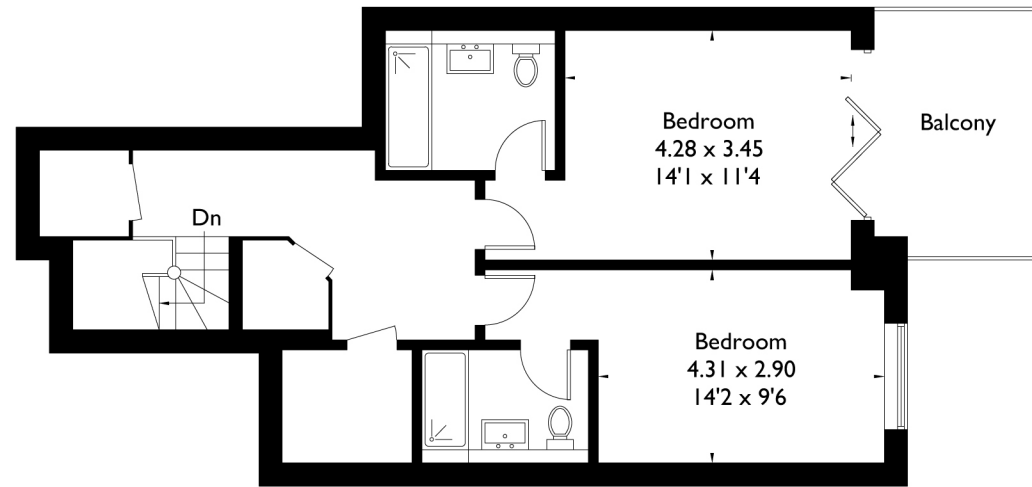

# White Pines 103 Lilliput Road Poole, BH14 8JY

Approximate Gross Internal Area = 128.1 sq m / 1379 sq ft

Ground Floor

First Floor