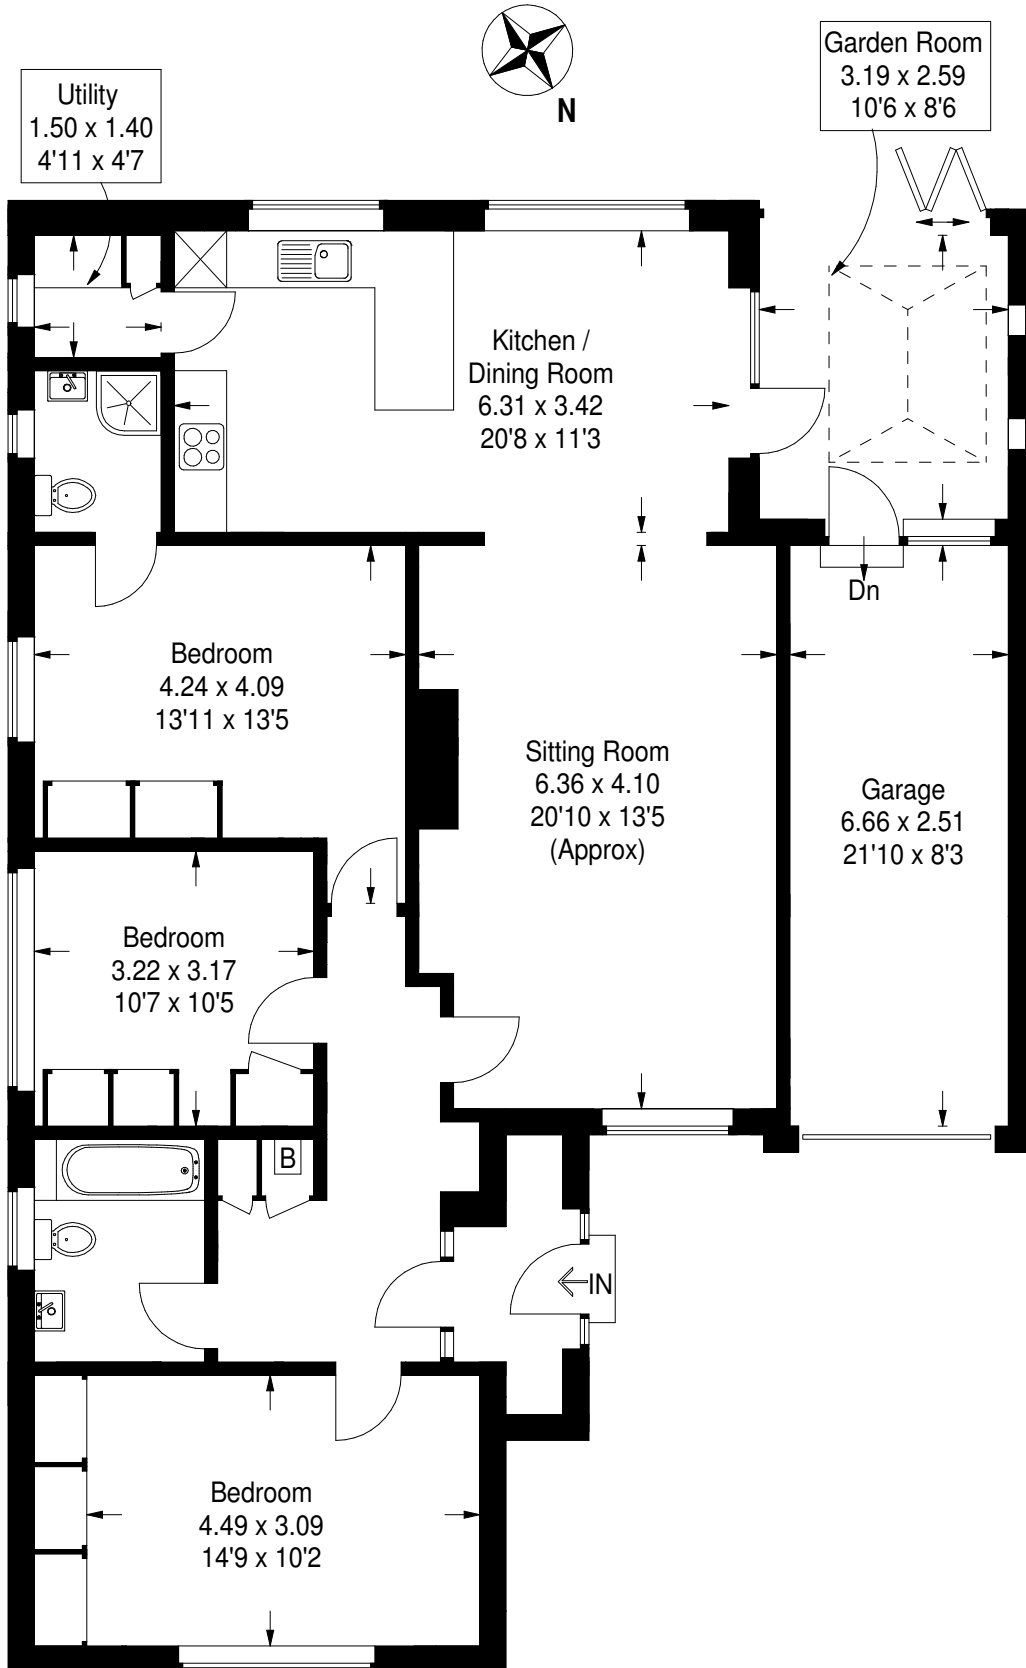

9, Lagado Close, Poole, BH14 8LD

Approximate Gross Internal Area
(Including Garage)
147.9 sq m / 1592 sq ft

Ground Floor