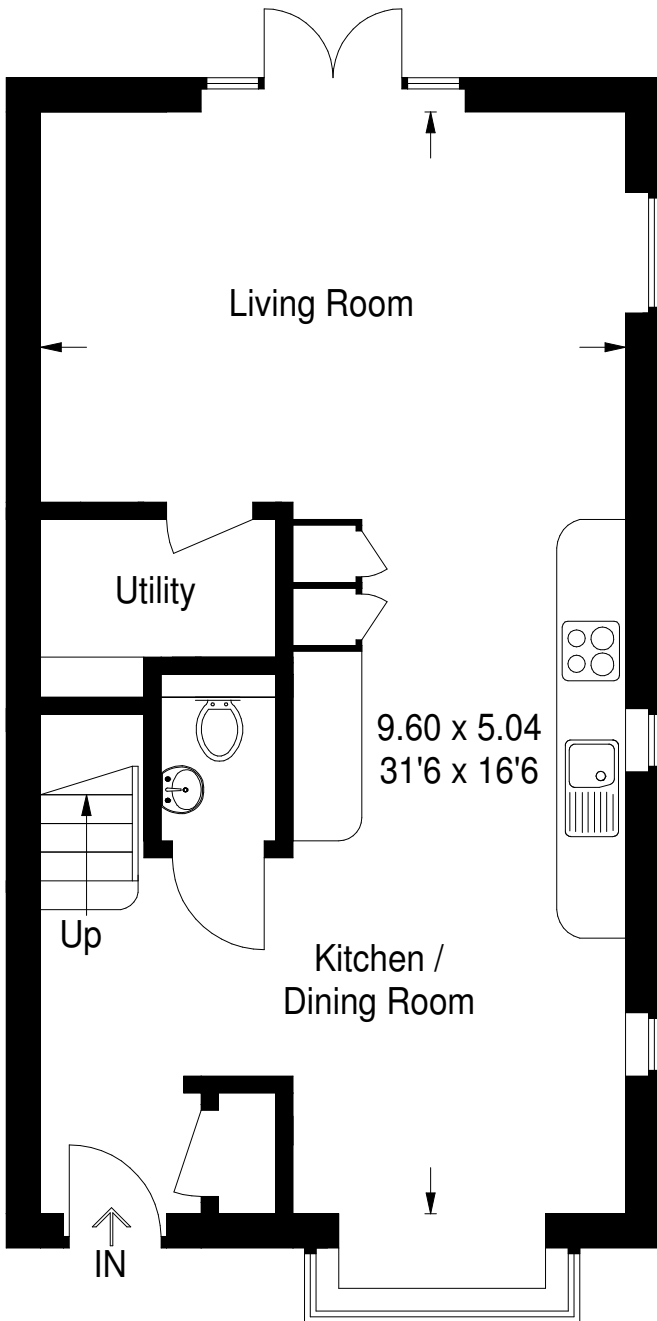

# Robin Cottage, 1B Glenair Avenue

Approximate Gross Internal Area = 99.9 sq m / 1075 sq ft

Ground Floor

First Floor