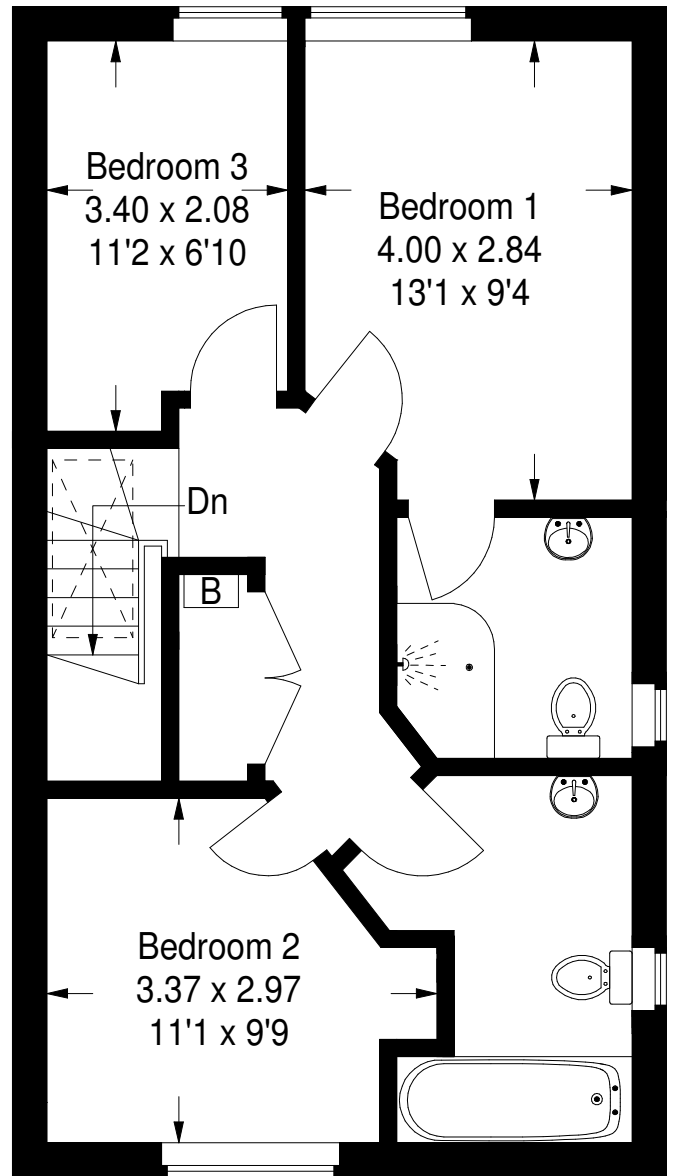

# Robin Cottage, 1B Glenair Avenue

Approximate Gross Internal Area = 99.9 sq m / 1075 sq ft

Ground Floor

First Floor