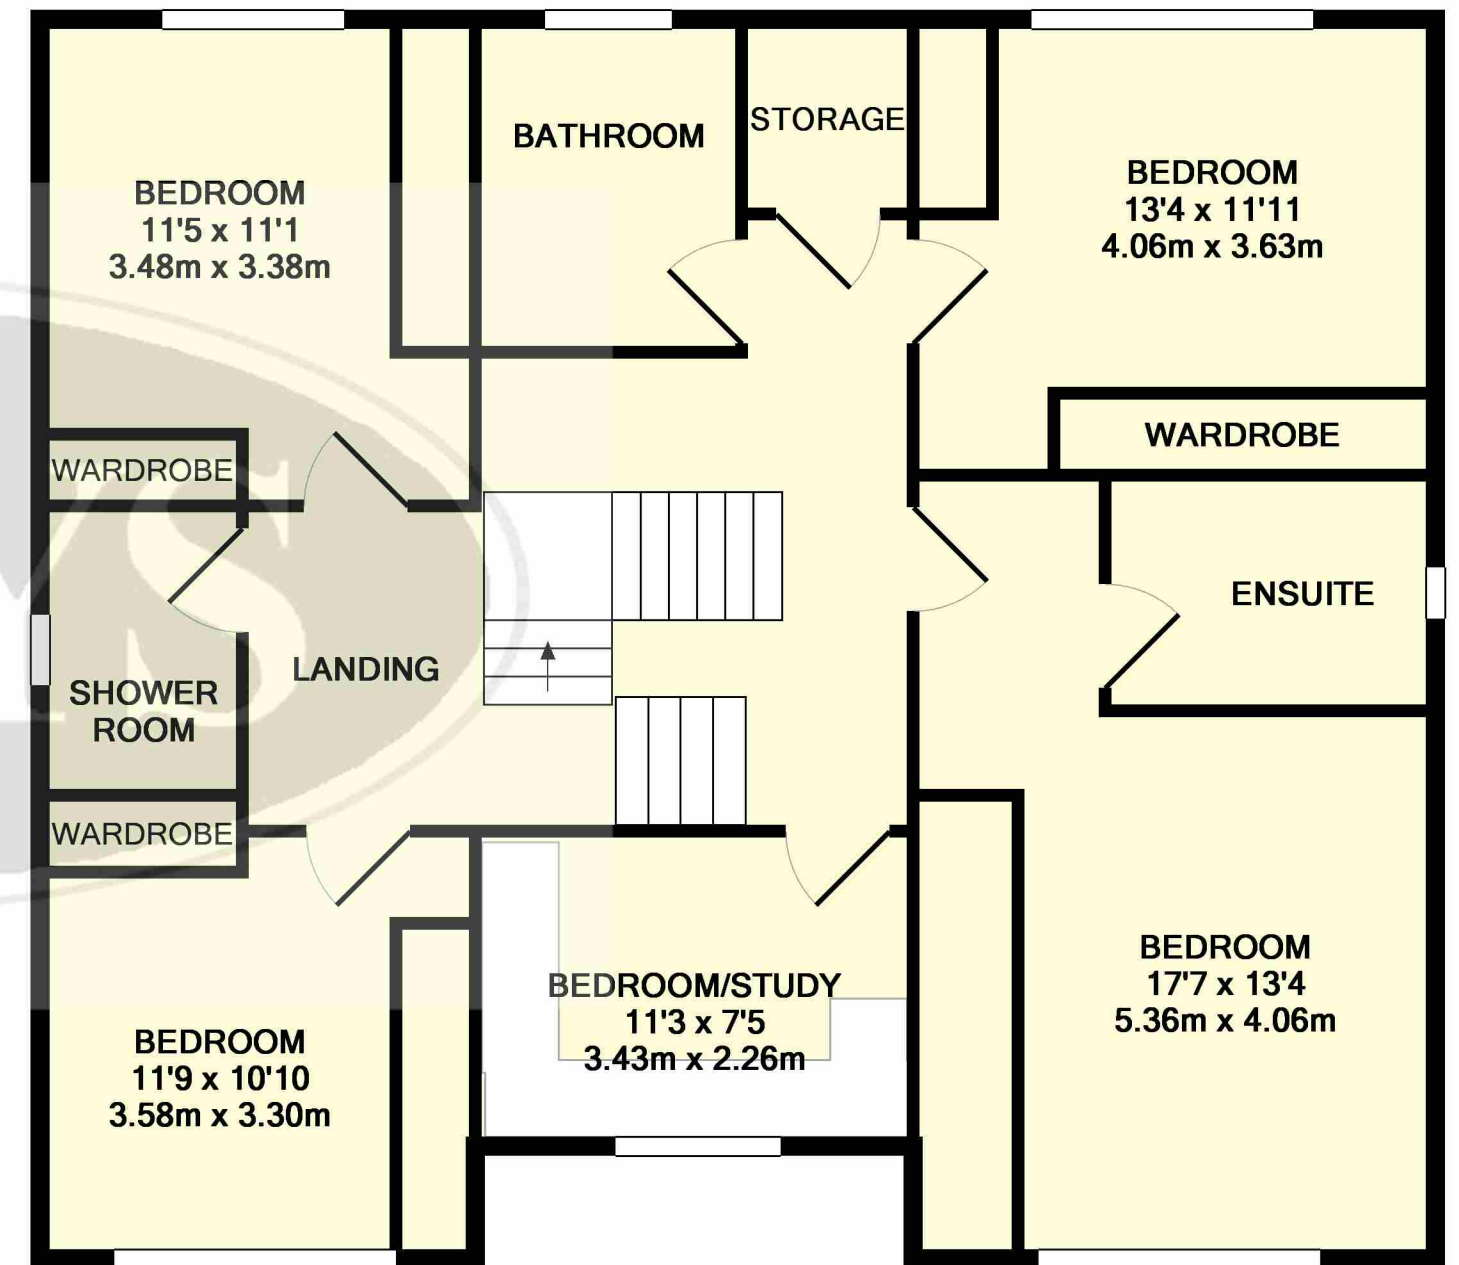

GROUND FLOOR
APPROX. FLOOR
AREA 1495 SQ.FT.
(138.9 SQ.M.)

1ST FLOOR
APPROX. FLOOR
AREA 1103 SQ.FT.
(102.5 SQ.M.)

TOTAL APPROX. FLOOR AREA 2599 SQ.FT. (241.4 SQ.M.)

Whilst every attempt has been made to ensure the accuracy of the floor plan contained here, measurements of doors, windows, rooms and any other items are approximate and no responsibility is taken for any error, omission, or mis-statement. This plan is for illustrative purposes only and should be used as such by any prospective purchaser. The services, systems and appliances shown have not been tested and no guarantee as to their operability or efficiency can be given